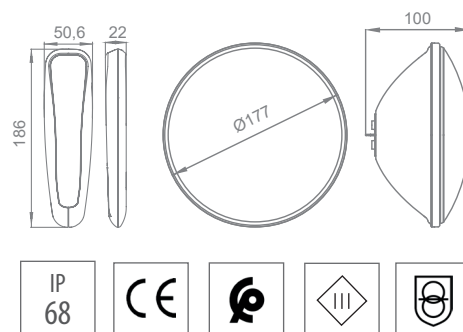

LUMIPLUS ESSENTIAL PAR56 LAMP RGB 1100

RGB LAMP + RC 1100 75771 	Consumption	22 W (29 VA)
	Luminous flux	1.100 lm
	Rated Voltage	12 V AC
	IP68. Cable not included. Must always be installed submerged in water. Works with remote control code 75773 (not included).	
RGB 75772 	Consumption	22 W (29 VA)
	Luminous flux	1.100 lm
	Rated Voltage	12 V AC
	IP68. Cable not included. Must always be installed submerged in water. Works with remote control code 75773 (not included).	

VOLTAGE:	12 V AC
FREQUENCY:	50/60 Hz
SERVICE LIFE:	L70-50,000 h
MAX. WATER TEMPERATURE:	40 °C
MAX. INSTALLATION DEPTH:	0,4 m
MAXIMUM WATER TREATMENT VALUES:	Chlorine: 2 mg/l Bromine: 5 mg/l Salt chlorinator (NaCl): 6 g/l Pool water pH: 7.2 and 7.6
ACCESSORIES & COMPATIBLE NICHES:	Compatible with any PAR56 projector
MATERIALS:	Polyamide

PACKAGING AND PALLETIZATION

Volume/Single box (m³)	0.003
Weight/Single box (kg)	0.540
Units/Standard box	6
Volume/Standard box (m³)	0.028
Weight/Standard box (kg)	2,8
Units/Pallet	72
Volume/Pallet (m³)	2.2
Weight/Pallet (kg)	180